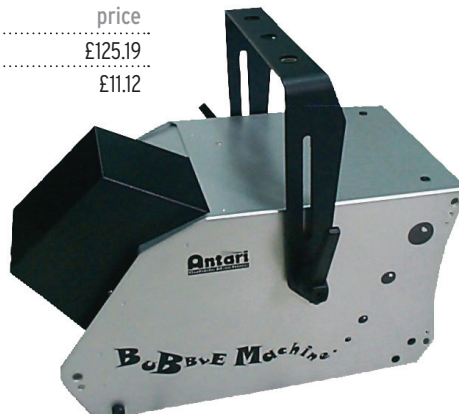

DISCO & PARTY

SLASH CURTAINS

Budget Slash Curtains

Economically priced slash curtains ideal for parties etc. 910 mm wide with 12 mm slashes. Available in two different drops. Certified as Flame Retardant to BS5867 Type B. Visit our website to access the certificates. Need a longer length? We can order them to any length for a minimum quantity of ten. Please allow 10 days for delivery.

CHINESE CONFETTI

Chinese Confetti

A neatly packed box full of light tissue rectangles that float very slowly to the ground if released from a theatre grid or thrown from a balcony. Flame retardant. Size: 2" x 1/2".

code	Colour	qty	price
SFXCC8	White	500g	£14.00
SFXCC6	Multi	500g	£12.00
SFXCC7	Red Metallic	500g	£14.00
SFXCC4	Blue	500g	£14.00

BUBBLE MACHINES

Bubble Machine

Continuous high output bubbles from a 1.5 litre tank for 30 minutes. SPECIFICATION: Power consumption: 100 W. Weight: 11.5 kg.

code	description	price
SFXB100	Machine	£125.19
SFX80360	Fluid 5L	£11.12

MIRROR BALLS

Mirror Balls

Add a spot of glamour with a glistening mirror ball. The 400 mm and the 500 mm mirror balls are professional versions using smaller 5 mm square tile mirrors.